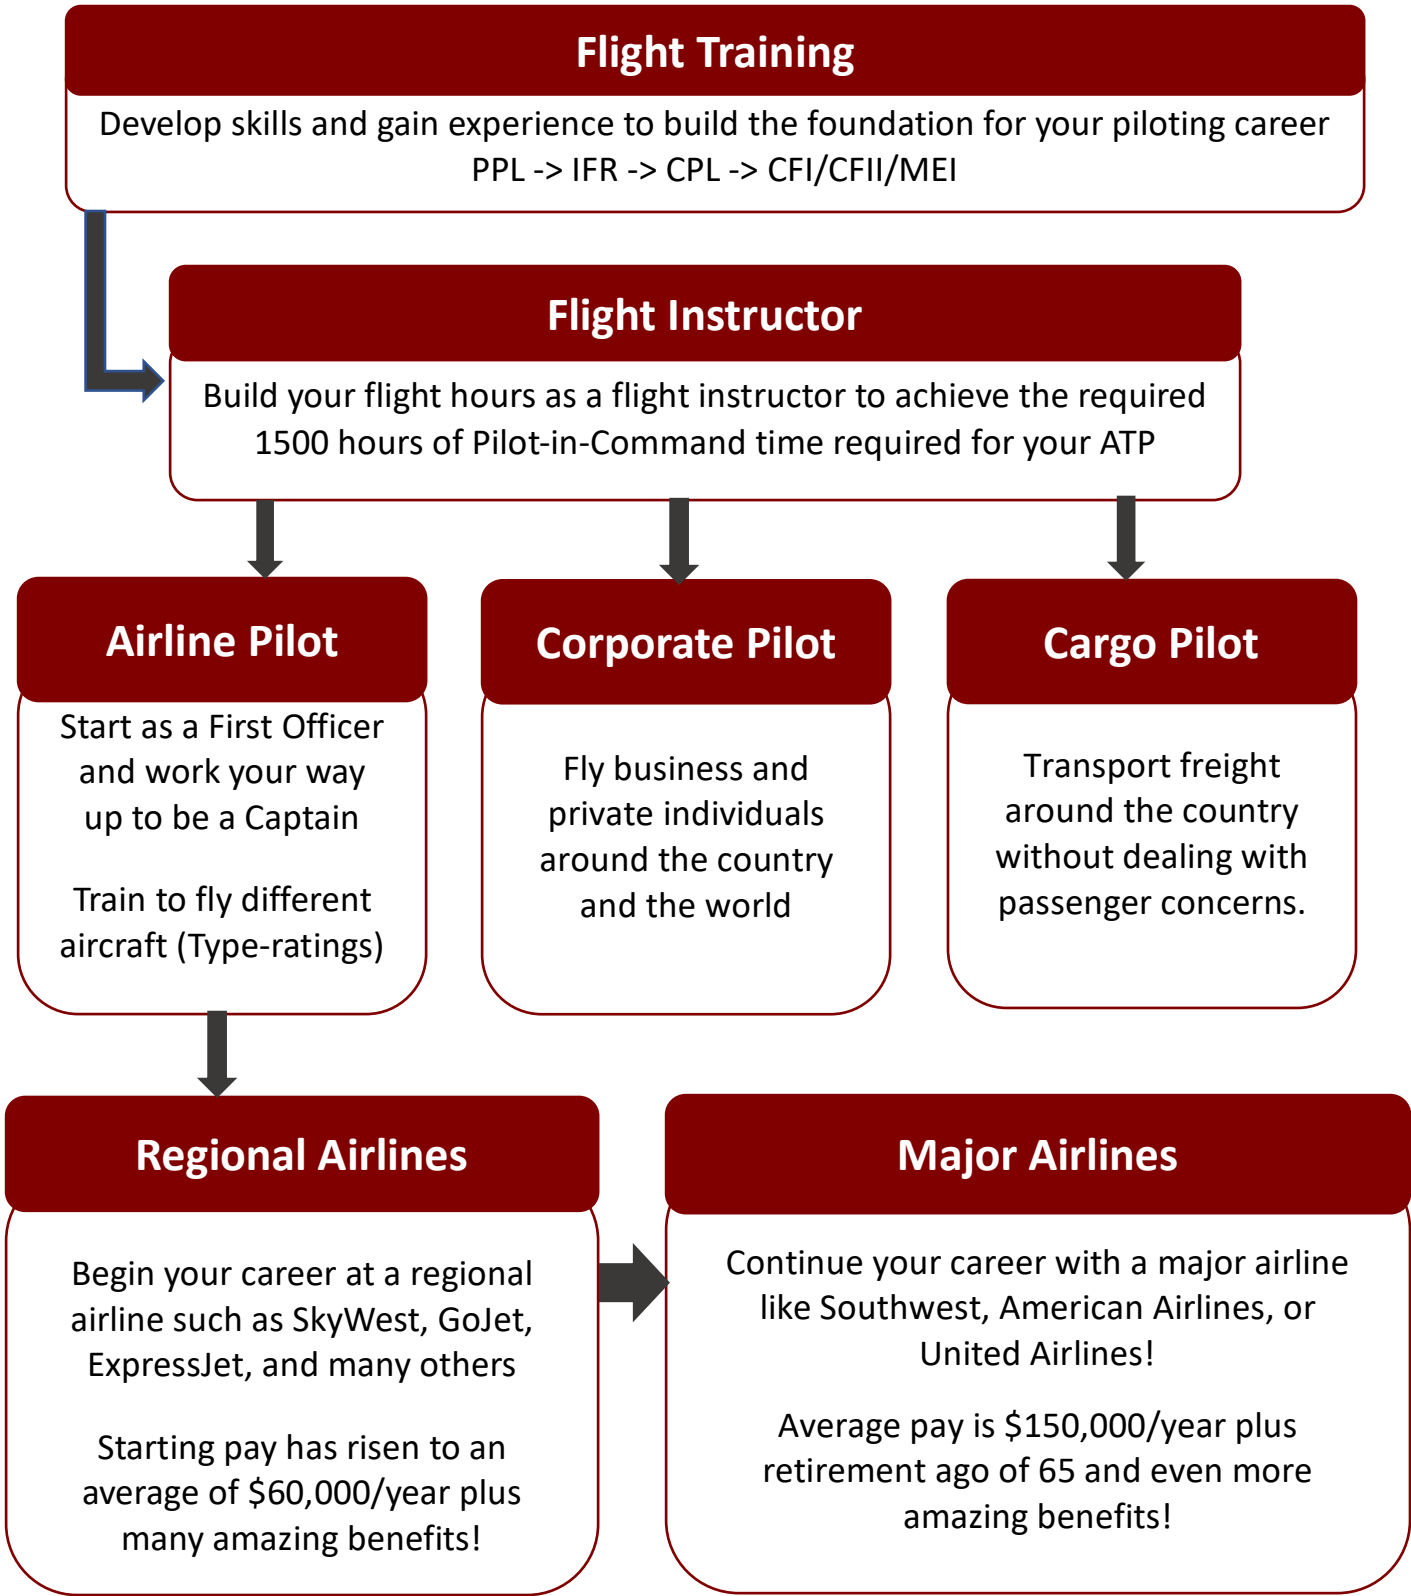

# Pilot Career Path

Contact VT AAA for more information:  
info@vt-aaa.com or call 830.423.4664